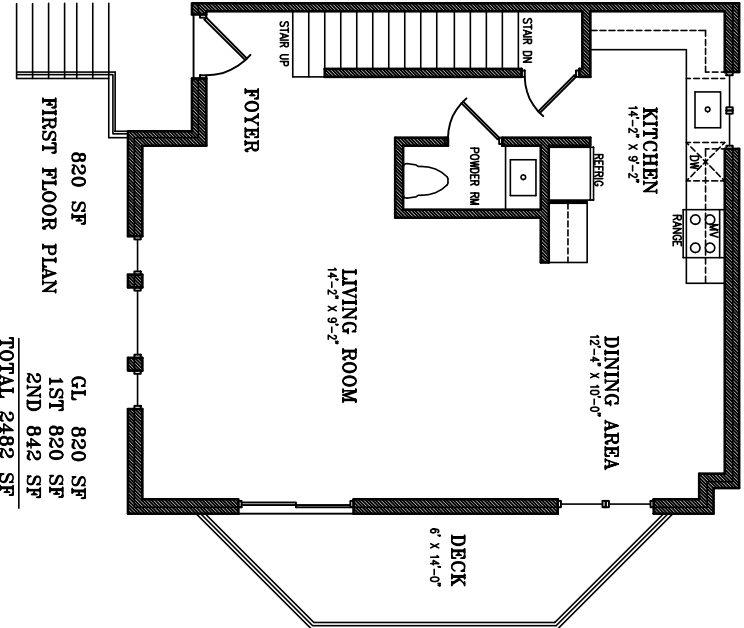

479 WEST STREET

GL	820 SF
1ST	820 SF
2ND	842 SF
TOTAL	2482 SF