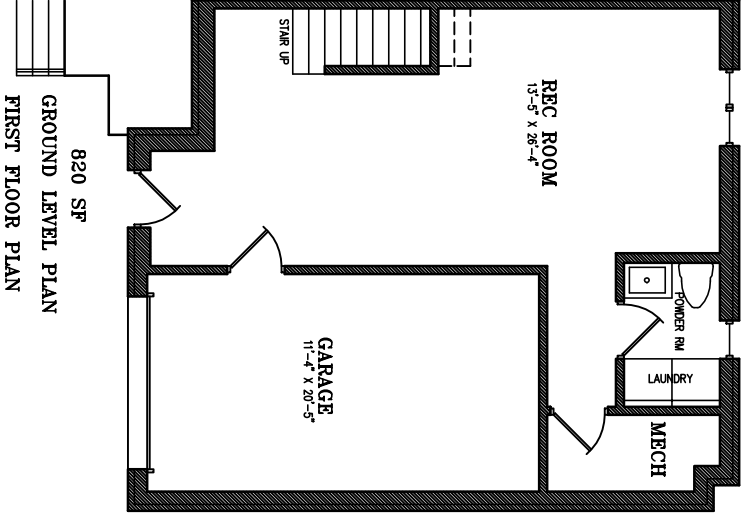

479 WEST STREET

GL	820 SF
1ST	820 SF
2ND	842 SF
TOTAL	2482 SF