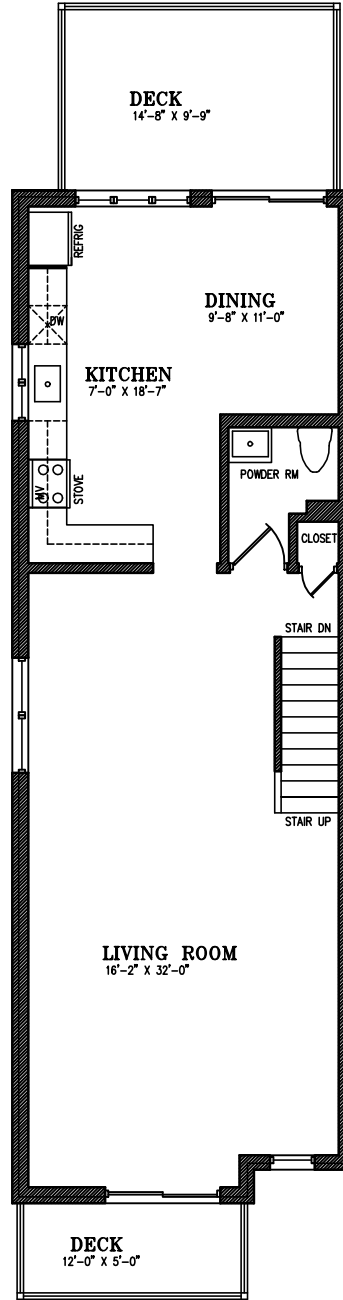

GROUND LEVEL PLAN
910 SF

FIRST FLOOR PLAN 914 SF

SECOND FLOOR PLAN 910 SF

GL 910 SF
 1ST 914 SF
 2ND 910 SF
 TOTAL 2734 SF

2169 EDWIN AVENUE